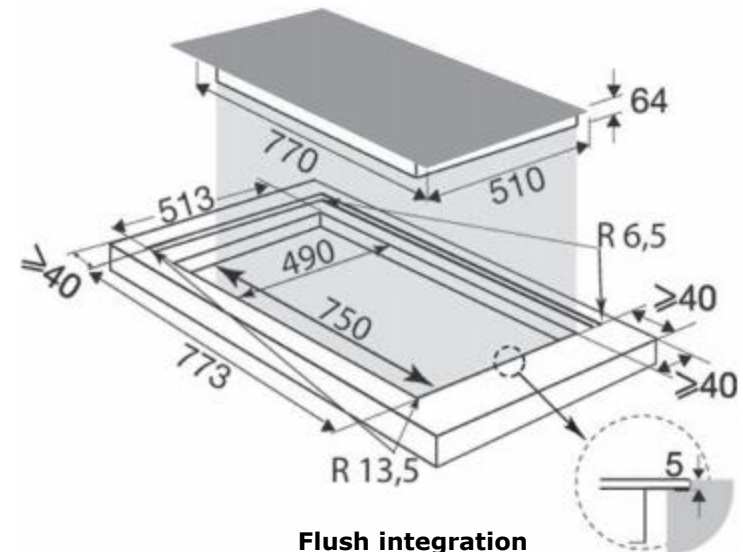

Cooking zones descriptions

- Position of heating element:
- Dimension of heating element:
- Max power of heating element:

Zone 1

horiZone
40cm x 23cm
4kW

Zone 2

Rear Centre
21cm
3.1kW

Zone 3

Front right
18cm
2.8kW

80CM HORIZONE INDUCTION HOB BPI6449BL

Brandt

Whatever today brings.

ELECTRICAL CONNECTIONS

Electric Connections

- Total power (W): 7200
- Current (A): 32
- Voltage (V): 220 -240
- Frequency (Hz): 50 / 60Hz
- Length of electrical supply cord (cm): 130
- Type of plug: Without

DIMENSIONS

- Dimension of overall product (mm): H59 x W770 x D510
- Built in dimensions: H55 x W750 x D490
- Net weight (kg):
- Gross weight (kg):

Flush integration