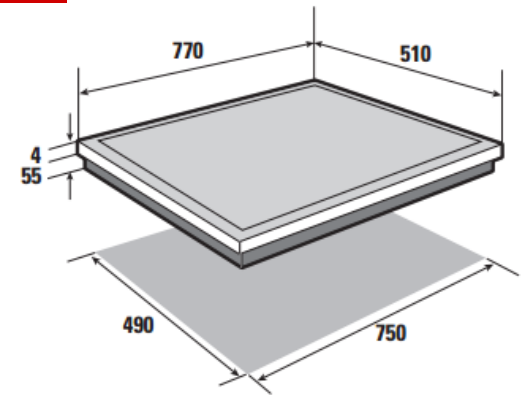

Cooking zones descriptions

- Position of heating element:
- Dimension of heating element:
- Max power of heating element:

Zone 1

horiZone
40cm x 23cm
4kW

Zone 2

Rear Centre
21cm
3.1kW

Zone 3

Front right
18cm
2.8kW

80CM HORIZONE INDUCTION HOB BPI6449BL

Brandt

Whatever today brings.

ELECTRICAL CONNECTIONS

Electric Connections

- Total power (W): 7200
- Current (A): 32
- Voltage (V): 220 -240
- Frequency (Hz): 50 / 60Hz
- Length of electrical supply cord (cm): 130
- Type of plug: Without

DIMENSIONS

- Dimension of overall product (mm): H59 x W770 x D510
- Built in dimensions: H55 x W750 x D490
- Net weight (kg):
- Gross weight (kg):

Flush integration