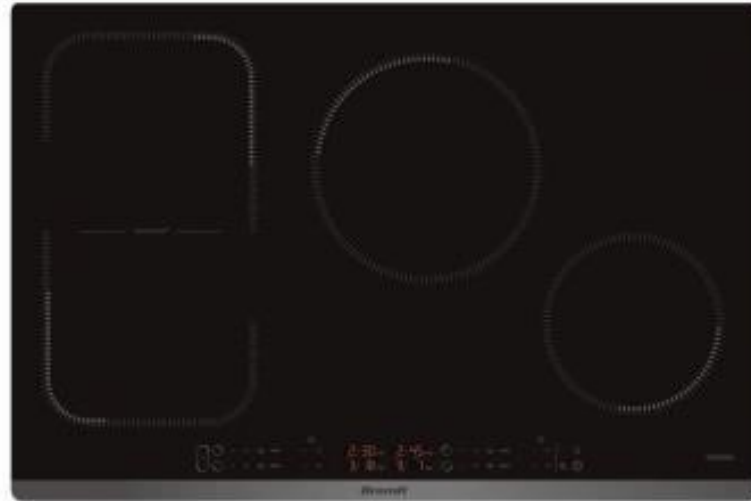

80CM HORIZONE INDUCTION HOB BPI6449BL

Brandt

Whatever today brings.

SPECIFICATIONS

Structure

- Vitroceramic glass
- 80cm
- 4 cooking zones
- Touch sensitive controls
- Can be flush integration

Features

- Pack 10 safety features
- Cooking positions: 10 + P
- 4 timers 1 to 99 minutes
- Recall function

Cooking zones descriptions

- Position of heating element:
- Dimension of heating element:
- Max power of heating element:

Zone 1

horiZone
40cm x 23cm
4kW

Zone 2

Rear Centre
21cm
3.1kW

Zone 3

Front right
18cm
2.8kW

DIMENSIONS

- Dimension of overall product (mm): H59 x W770 x D510
- Built in dimensions: H55 x W750 x D490
- Net weight (kg):
- Gross weight (kg):

Flush integration